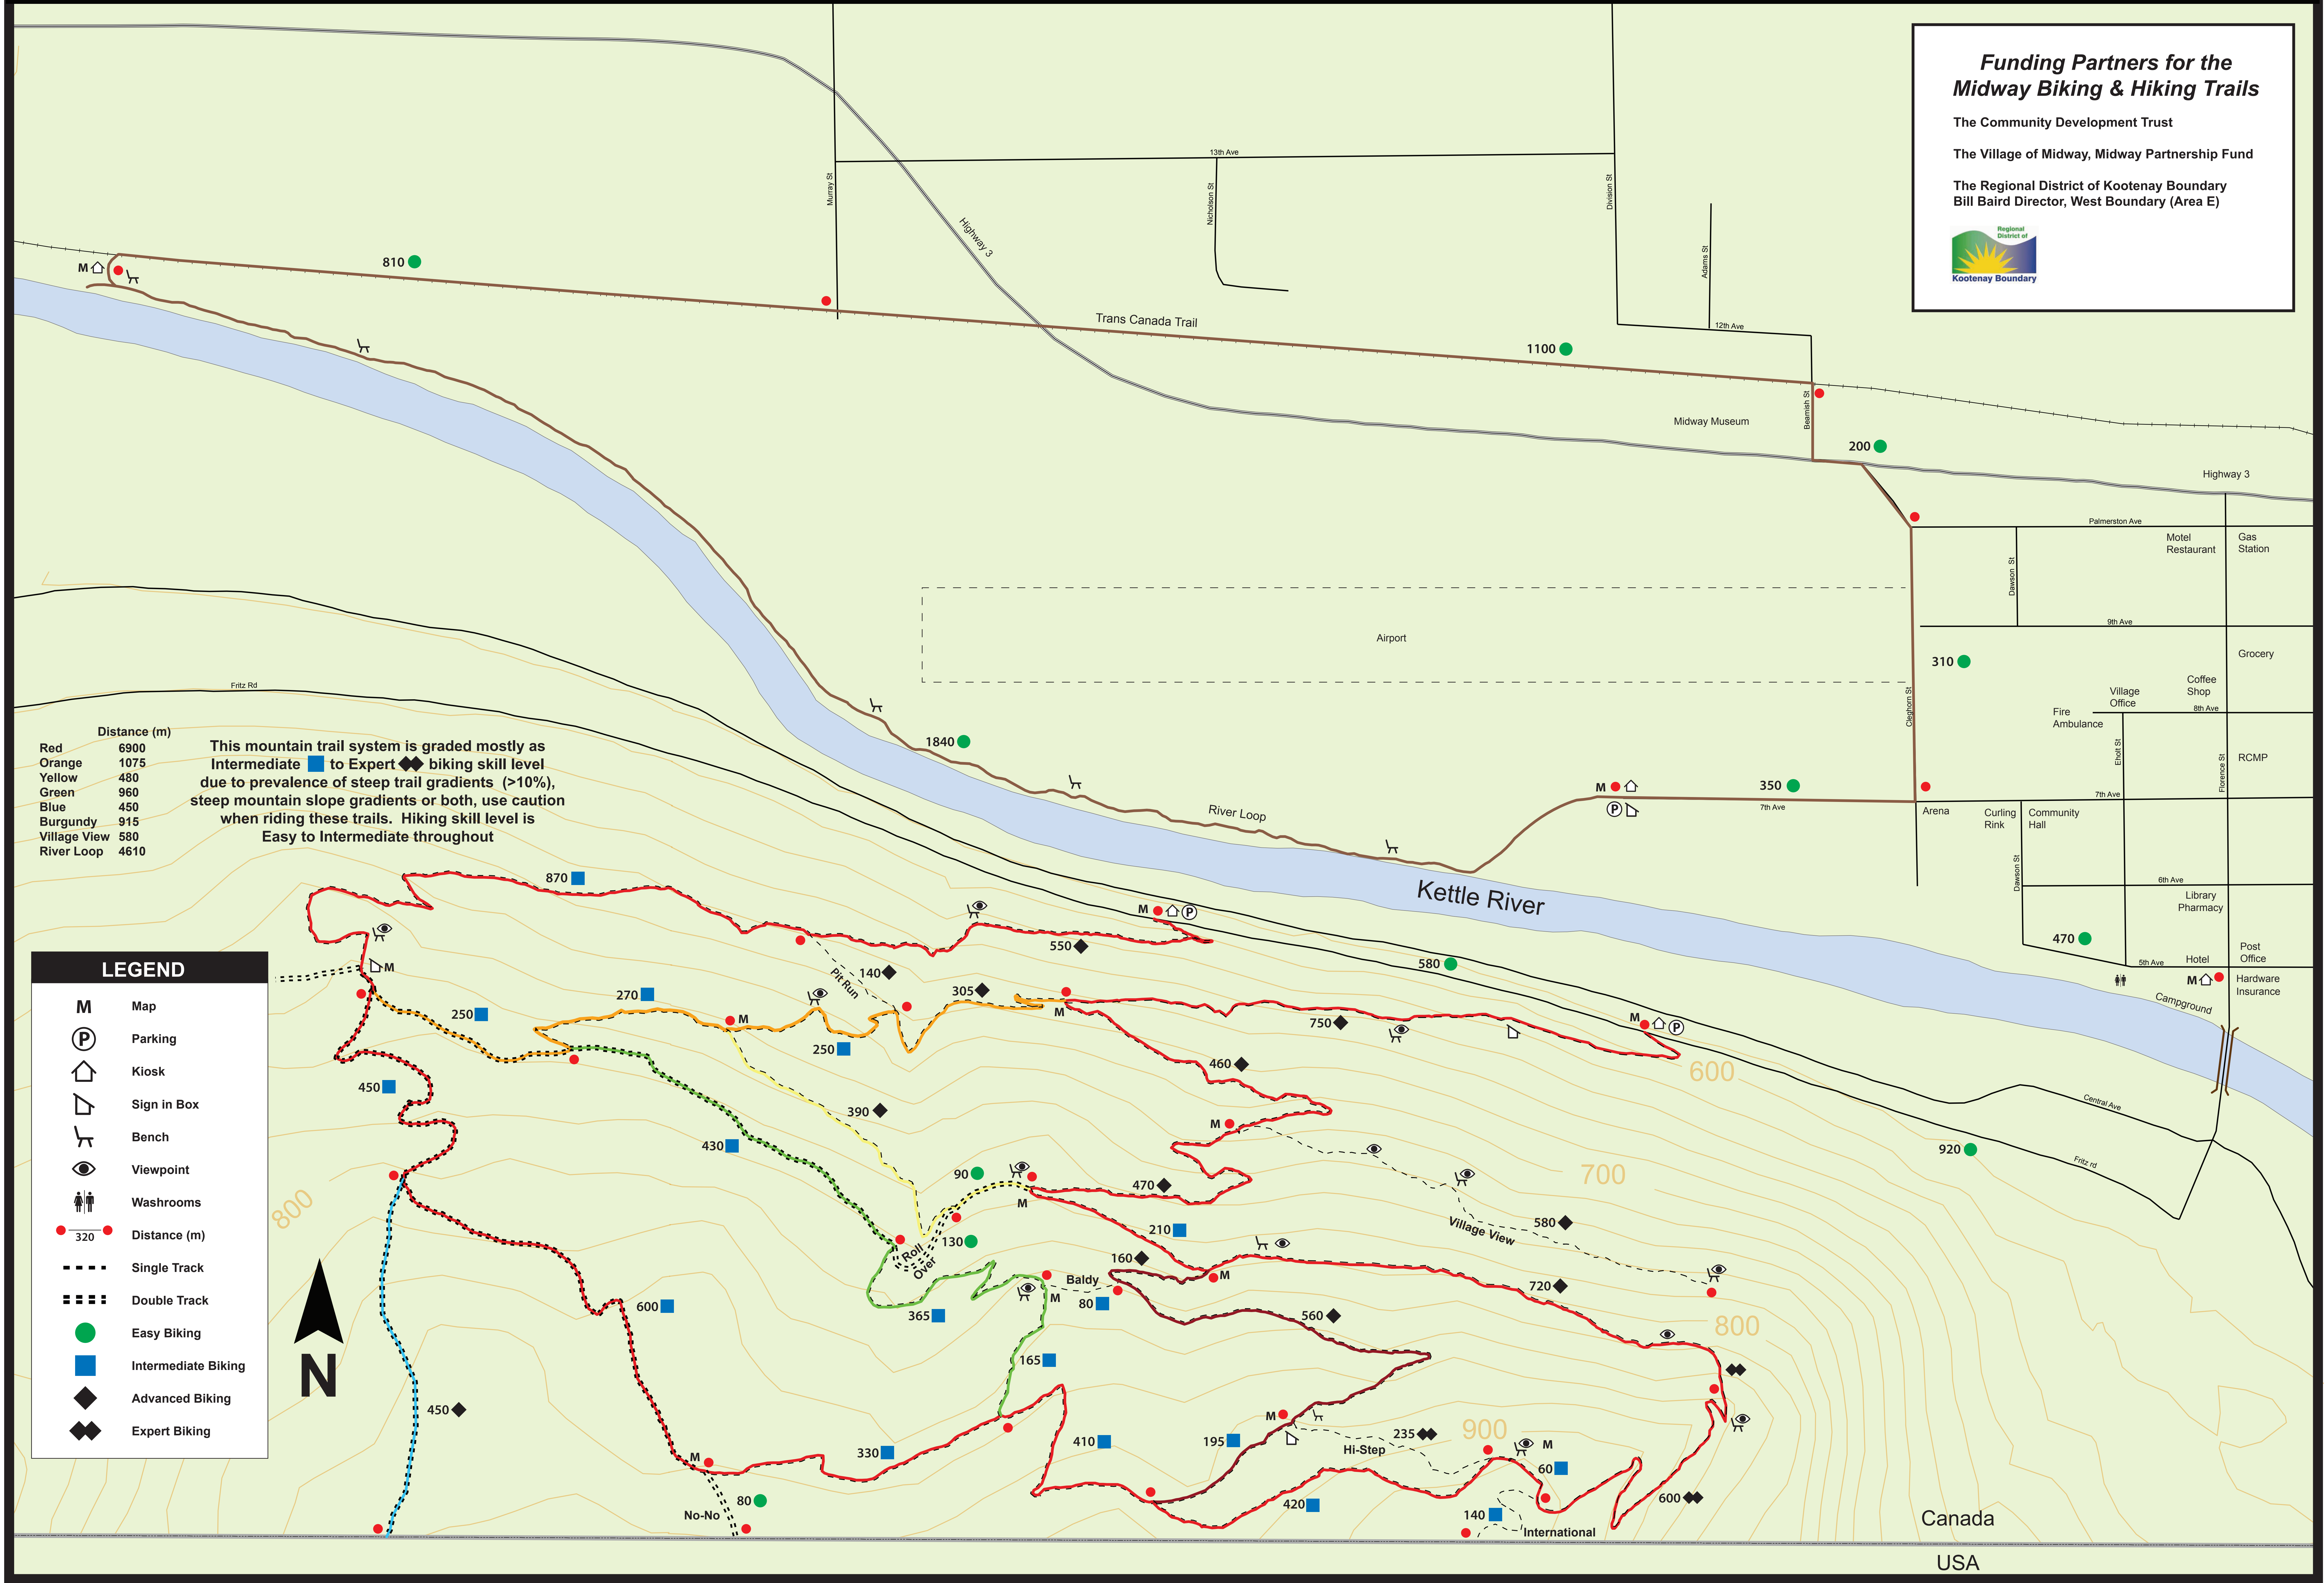

MIDWAY BIKING & HIKING TRAILS

Funding Partners for the Midway Biking & Hiking Trails

The Community Development Trust

The Village of Midway, Midway Partnership Fund

The Regional District of Kootenay Boundary
Bill Baird Director, West Boundary (Area E)

Distance (m)

Red	6900
Orange	1075
Yellow	480
Green	960
Blue	450
Burgundy	915
Village View	580
River Loop	4610

This mountain trail system is graded mostly as Intermediate to Expert biking skill level due to prevalence of steep trail gradients (>10%), steep mountain slope gradients or both, use caution when riding these trails. Hiking skill level is Easy to Intermediate throughout

LEGEND

- M Map
- P Parking
- Kiosk
- Sign in Box
- Bench
- Viewpoint
- Washrooms
- Distance (m)
- Single Track
- Double Track
- Easy Biking
- Intermediate Biking
- Advanced Biking
- Expert Biking

Canada
USA